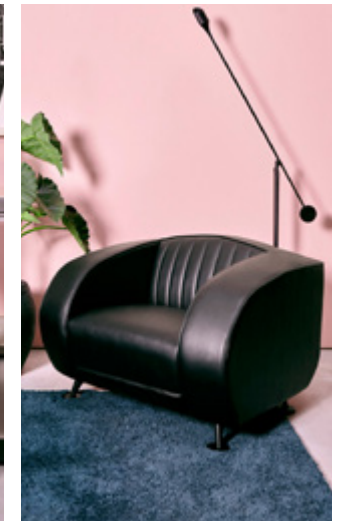

COLORS:

● Black

LC-01 Full Black

DIMENSIONS:

H. Back: 85 cm / H. Seat: 48 cm
W: 71 cm

COLORS:

● Black

CO-28 Full Black

DIMENSIONS:

H. Back: 85 cm / H. Seat: 48 cm
W: 48 cm

COLORS:

● Black

BelAir

SOFAS

SF-01

DIMENSIONS:

H. Back: 74 cm / H. Seat: 47 cm

W: 100 cm / D: 89 cm

COLORS:

- Ruby
- Blue
- Red
- Turquoise
- Dusty Rose
- Black
- Yellow

SF-02CB

DIMENSIONS:

H. Back: 74 cm / H. Seat: 47 cm

W: 200 cm / D: 89 cm