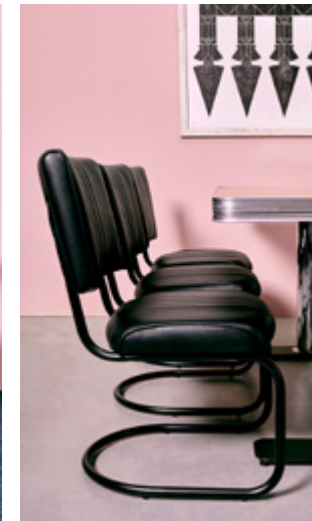

COLORS:

● Black