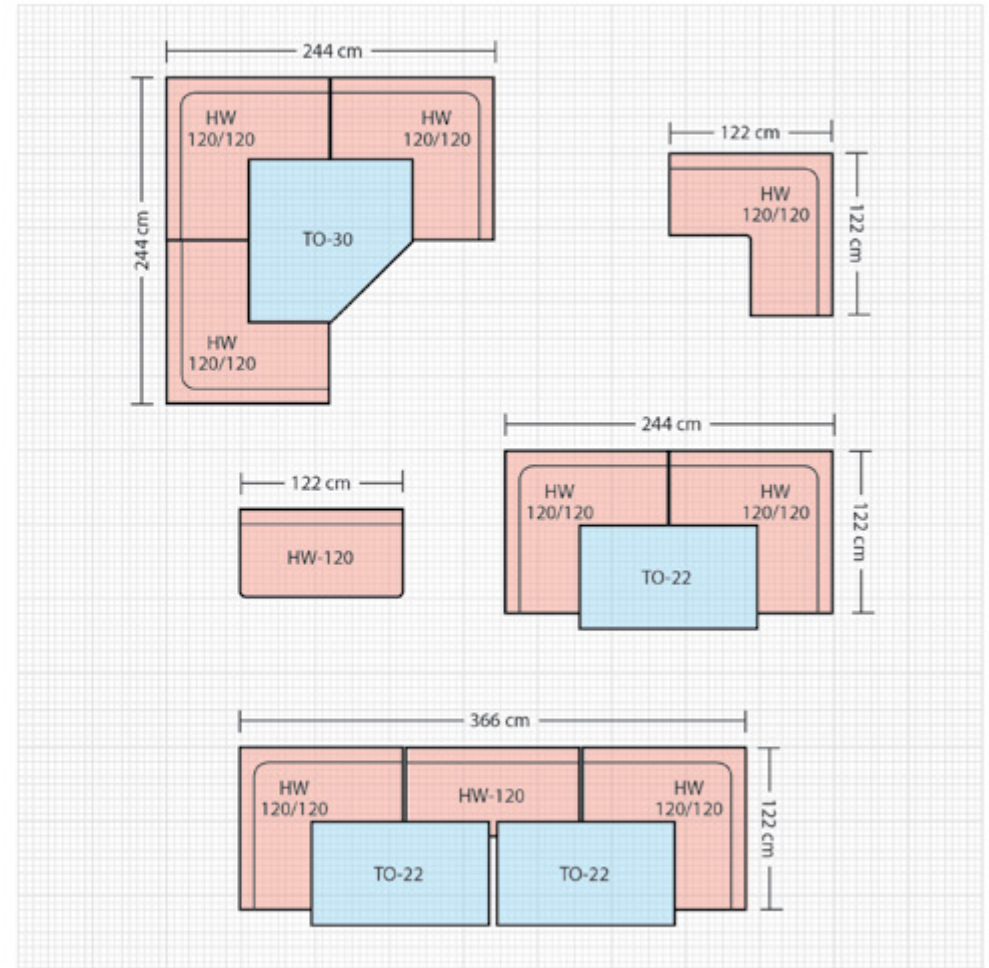

COMBINATIONS