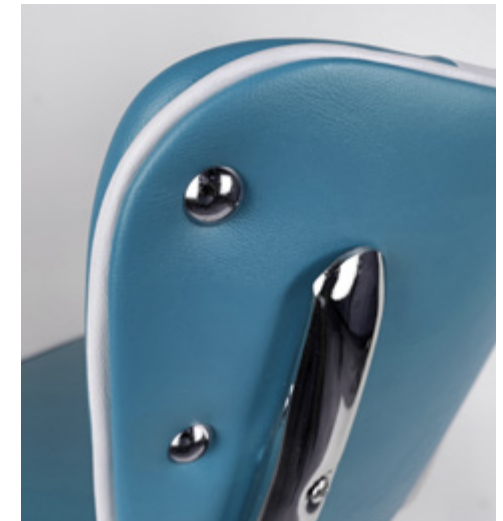

COLORS:

- Black