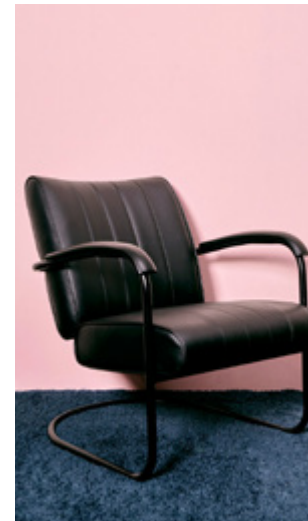

COLORS:

● Black