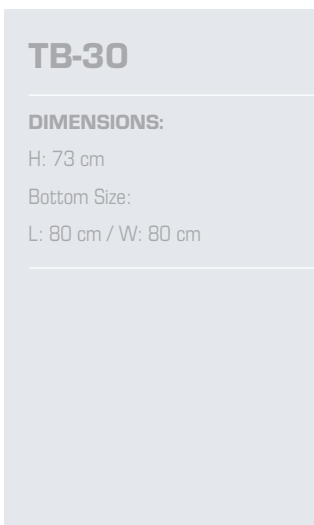

DIMENSIONS:

H: 73 cm
Bottom Size:
L: 45 cm / W: 45 cm

BelAir

TABLE BASES

TB-25

DIMENSIONS:

H: 73 cm

Bottom Size:

L: 56 cm / W: 15 cm

TB-31

DIMENSIONS:

H: 73 cm

Bottom Size:

Diam: 53 cm

TB-30

DIMENSIONS:

H: 73 cm

Bottom Size:

L: 80 cm / W: 80 cm

TB-72/TB-103

DIMENSIONS:

H: 73 cm / H: 100 cm

BARSTOOLS

BS-27-77/CB

DIMENSIONS:

H Seat: 77 cm / H Back: 109 cm

Diameter Seat: 38 cm

COLORS:

- Ruby
- Blue
- Red
- Turquoise
- Dusty Rose
- Black
- Yellow
- Off White

BS-28-48

DIMENSIONS:

H Seat: 48 cm